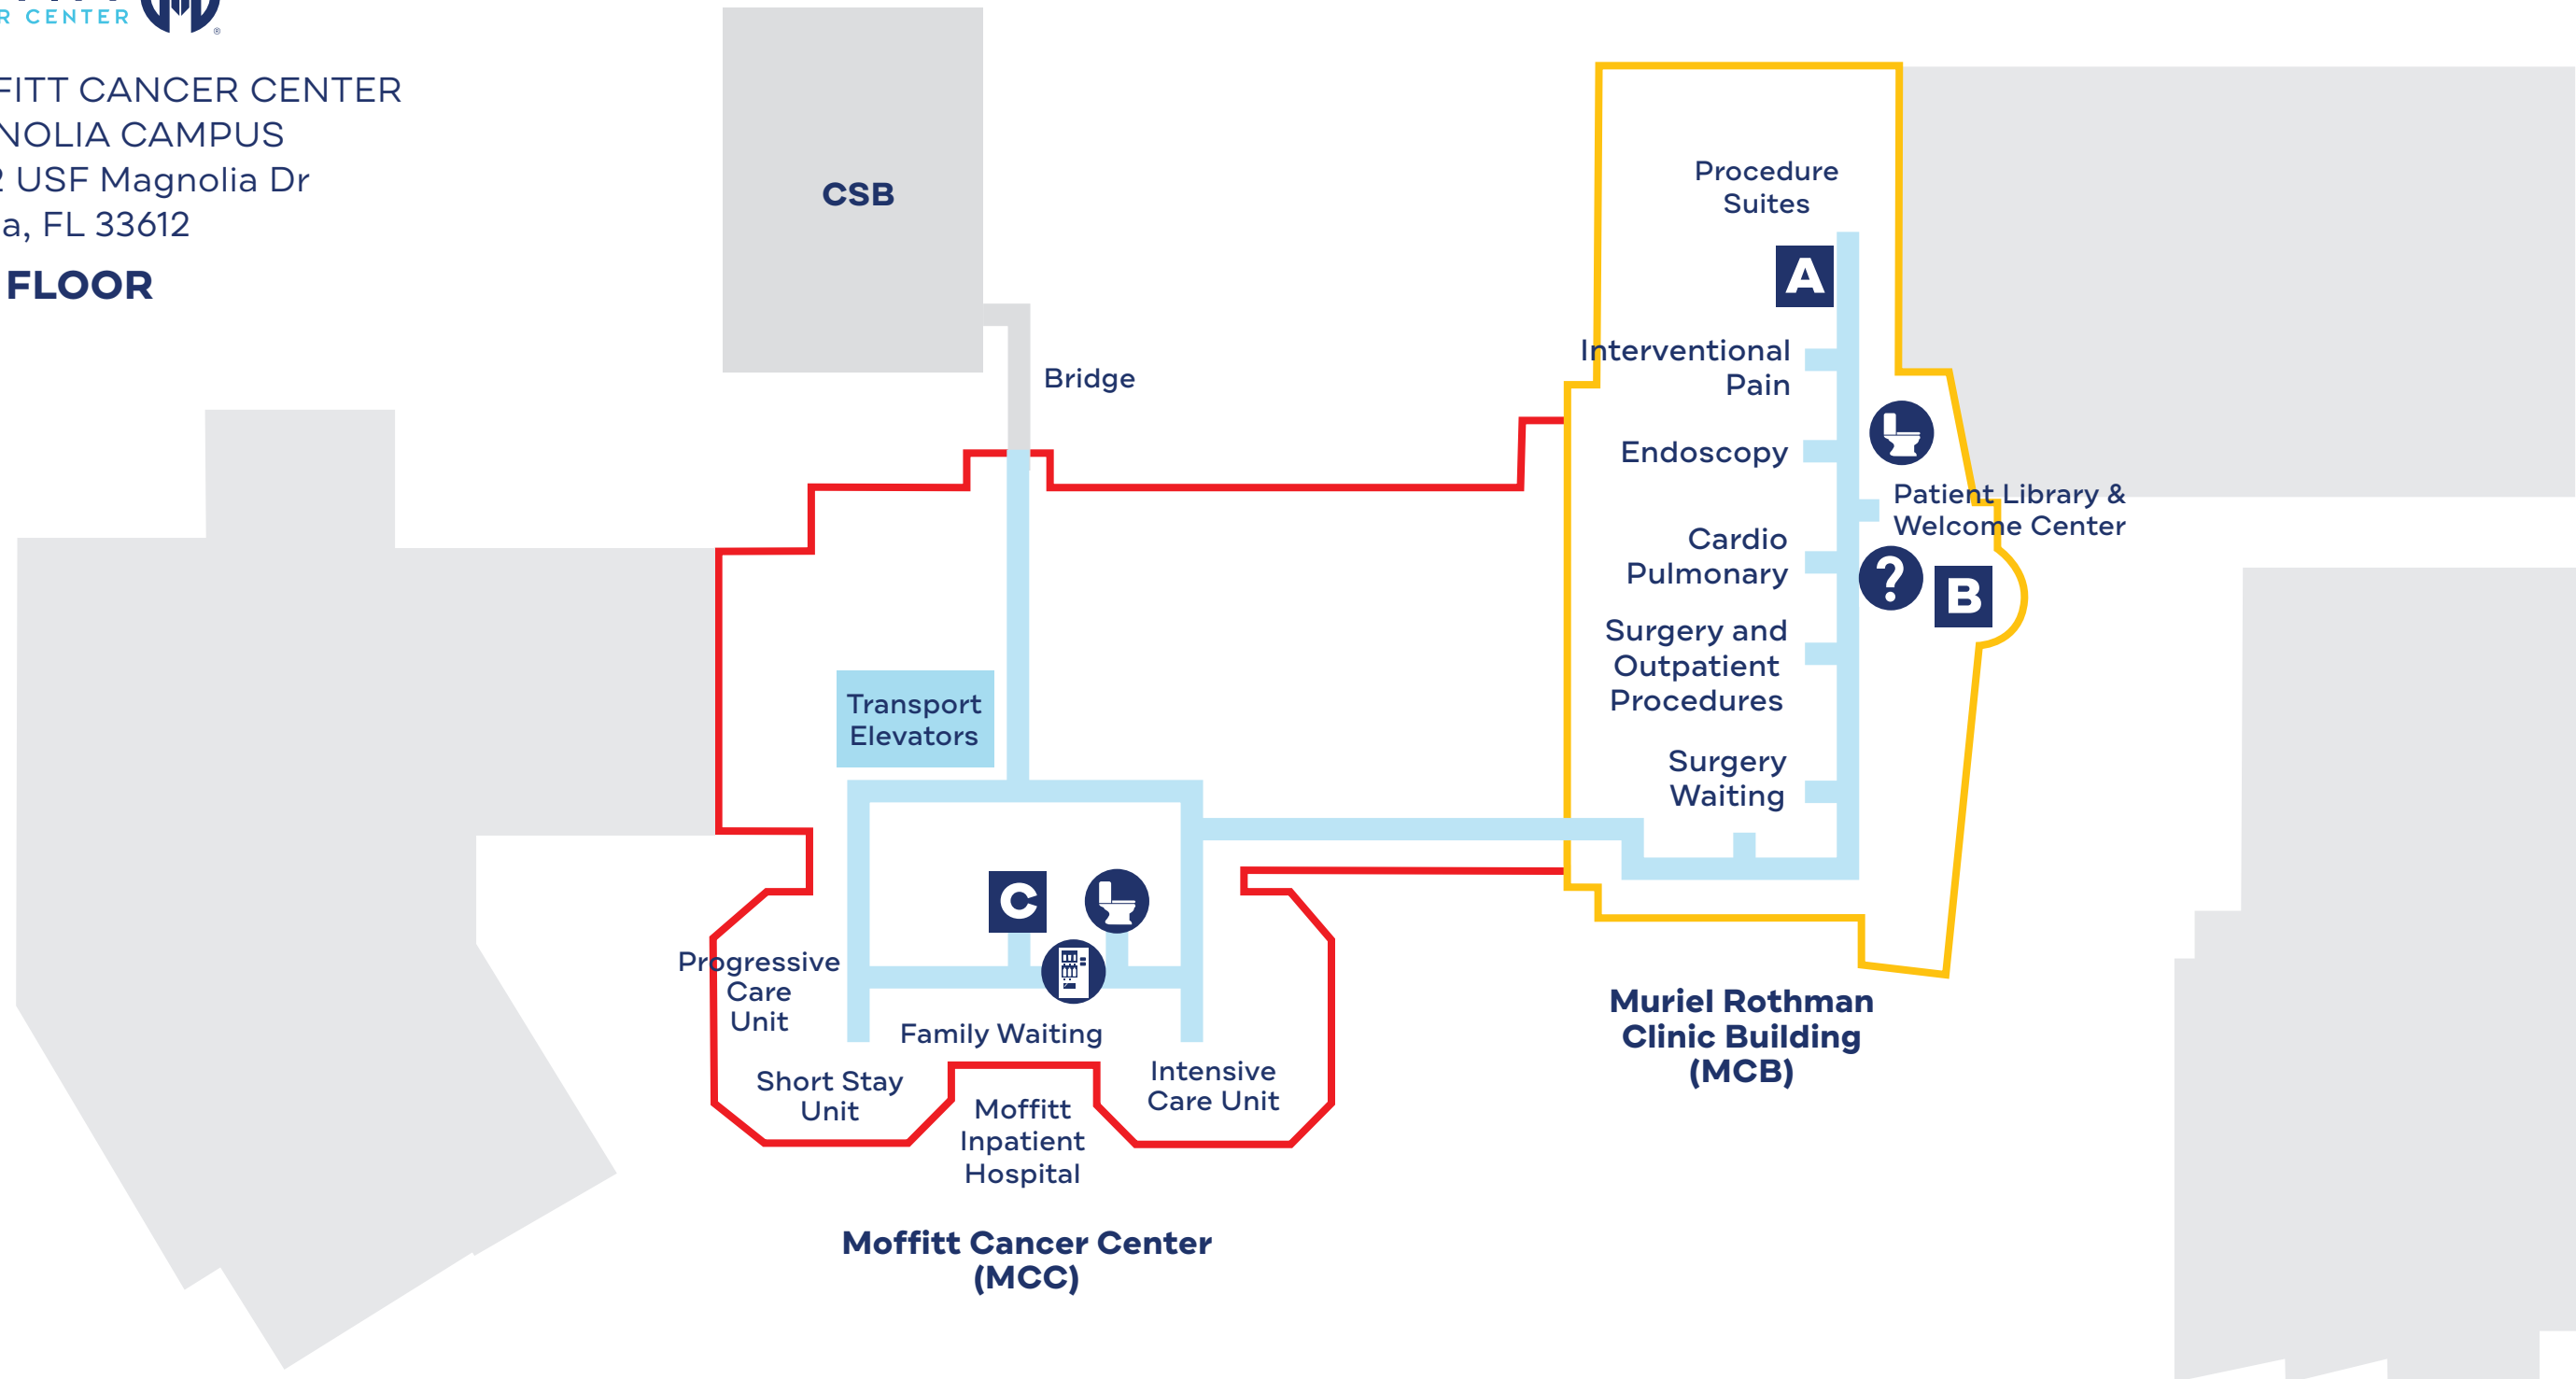

1ST FLOOR

- MOFFITT INPATIENT HOSPITAL (MCC)
- MURIEL ROTHMAN CLINIC BUILDING (MCB)
- STABLE RESEARCH BUILDING (SRB)
- CSB2
- CSB
- VALET PARKING / GARAGES

- A B** ELEVATORS
- C D** ELEVATORS
- ★ ENTRANCE
- ◆ DIAMOND

-  ELEVATORS
-  CAFETERIA
-  RESTROOMS
-  SPECIALTY PHARMACY
-  ATM
-  MAGNOLIA'S SALON
-  VENDING MACHINE

MOFFITT CANCER CENTER
MAGNOLIA CAMPUS
12902 USF Magnolia Dr
Tampa, FL 33612

2ND FLOOR

- MOFFITT INPATIENT HOSPITAL (MCC)
- MURIEL ROTHMAN CLINIC BUILDING (MCB)

- ELEVATORS
- INFORMATION
- RESTROOMS
- VENDING MACHINES

MOFFITT CANCER CENTER
MAGNOLIA CAMPUS
12902 USF Magnolia Dr
Tampa, FL 33612

3RD FLOOR

- MOFFITT INPATIENT HOSPITAL (MCC)
- MURIEL ROTHMAN CLINIC BUILDING (MCB)

- ELEVATORS
- INFORMATION
- RESTROOMS

MOFFITT CANCER CENTER
MAGNOLIA CAMPUS
12902 USF Magnolia Dr
Tampa, FL 33612

4TH FLOOR

- MOFFITT INPATIENT HOSPITAL (MCC)
- MURIEL ROTHMAN CLINIC BUILDING (MCB)

- ELEVATORS
- INFORMATION
- RESTROOMS
- ADOLESCENT AND YOUNG ADULT LOUNGE (AYA)