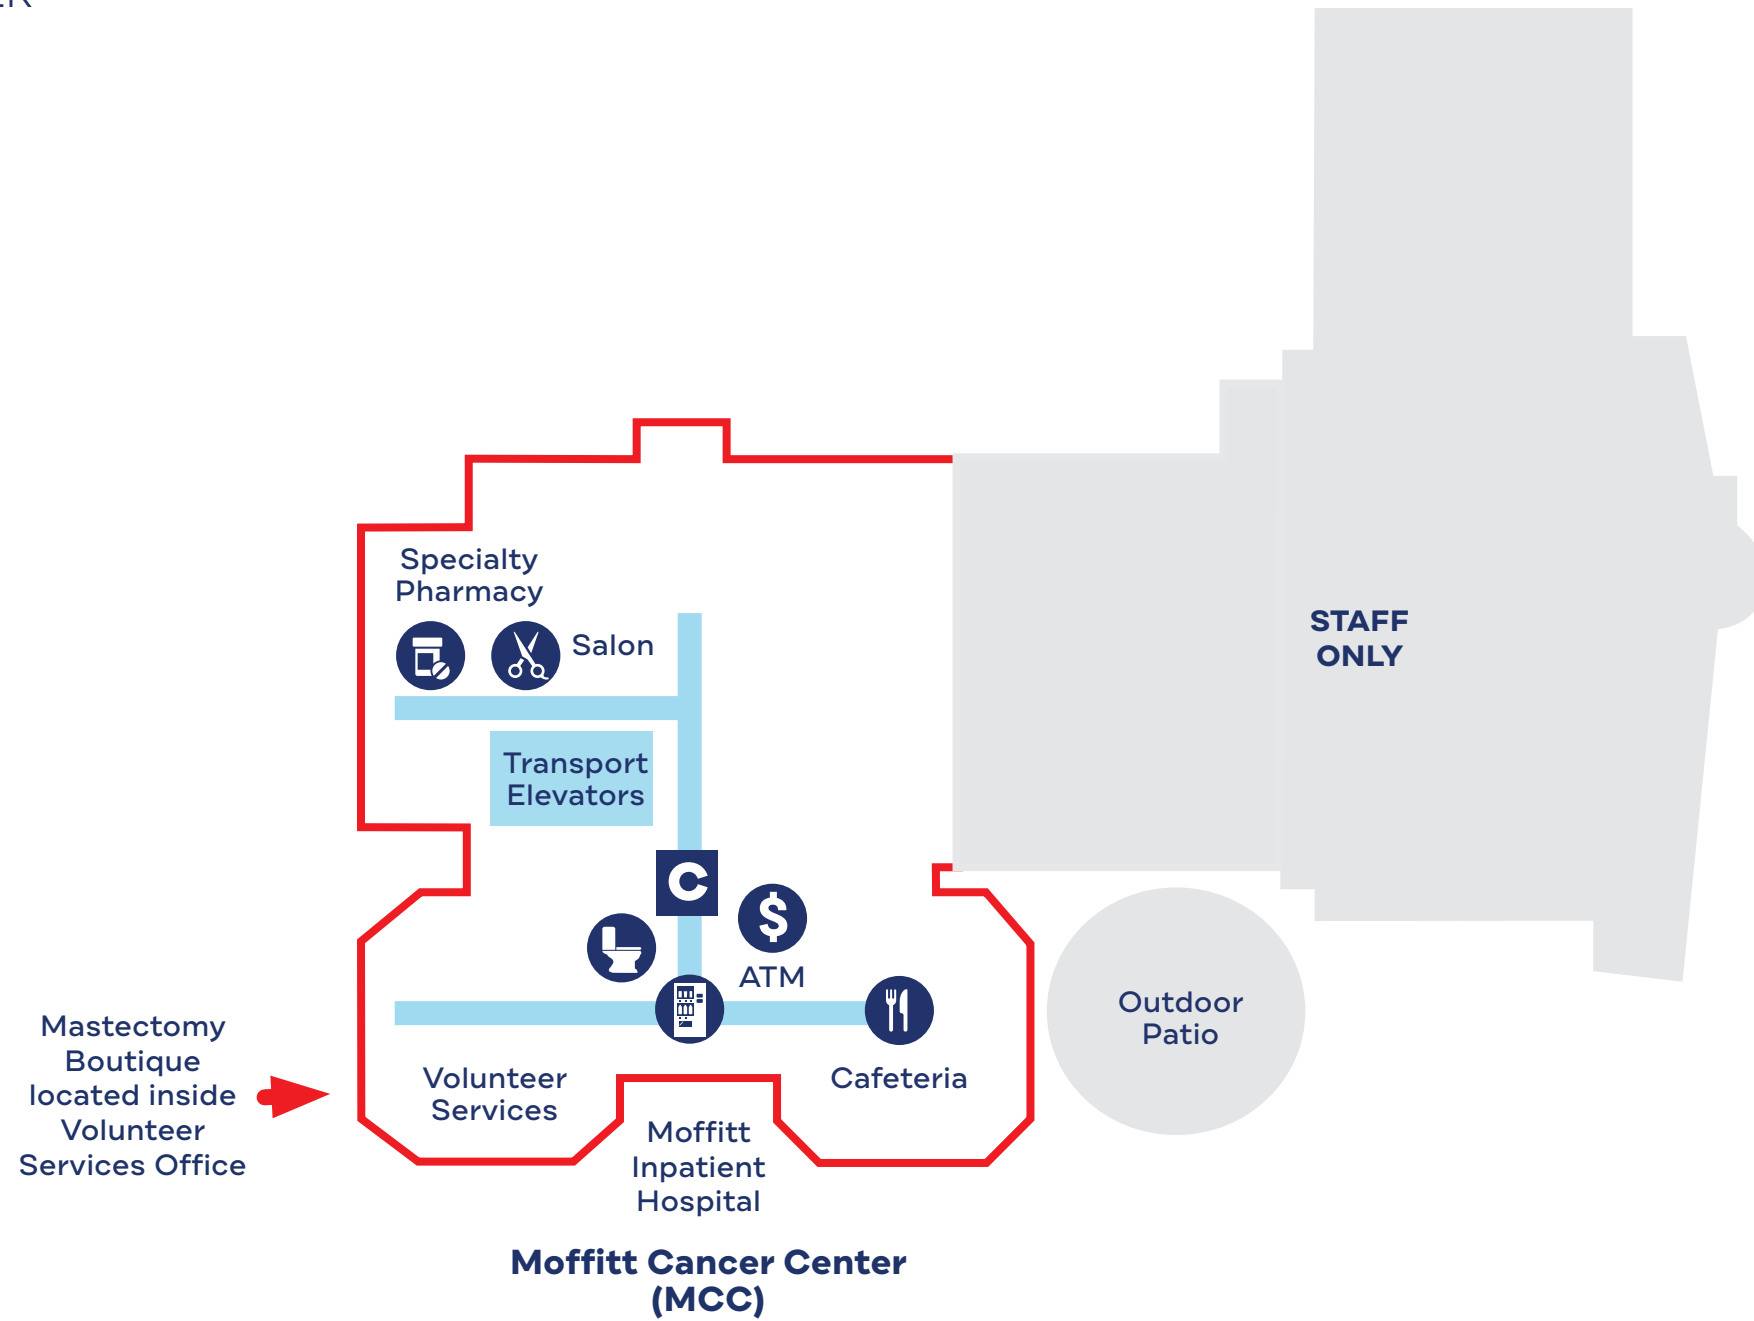

MOFFITT CANCER CENTER
MAGNOLIA CAMPUS
12902 USF Magnolia Dr
Tampa, FL 33612

GROUND FLOOR

MOFFITT INPATIENT HOSPITAL (MCC)

- ELEVATORS
- CAFETERIA
- RESTROOMS
- SPECIALTY PHARMACY
- ATM
- MAGNOLIA'S SALON
- VENDING MACHINE