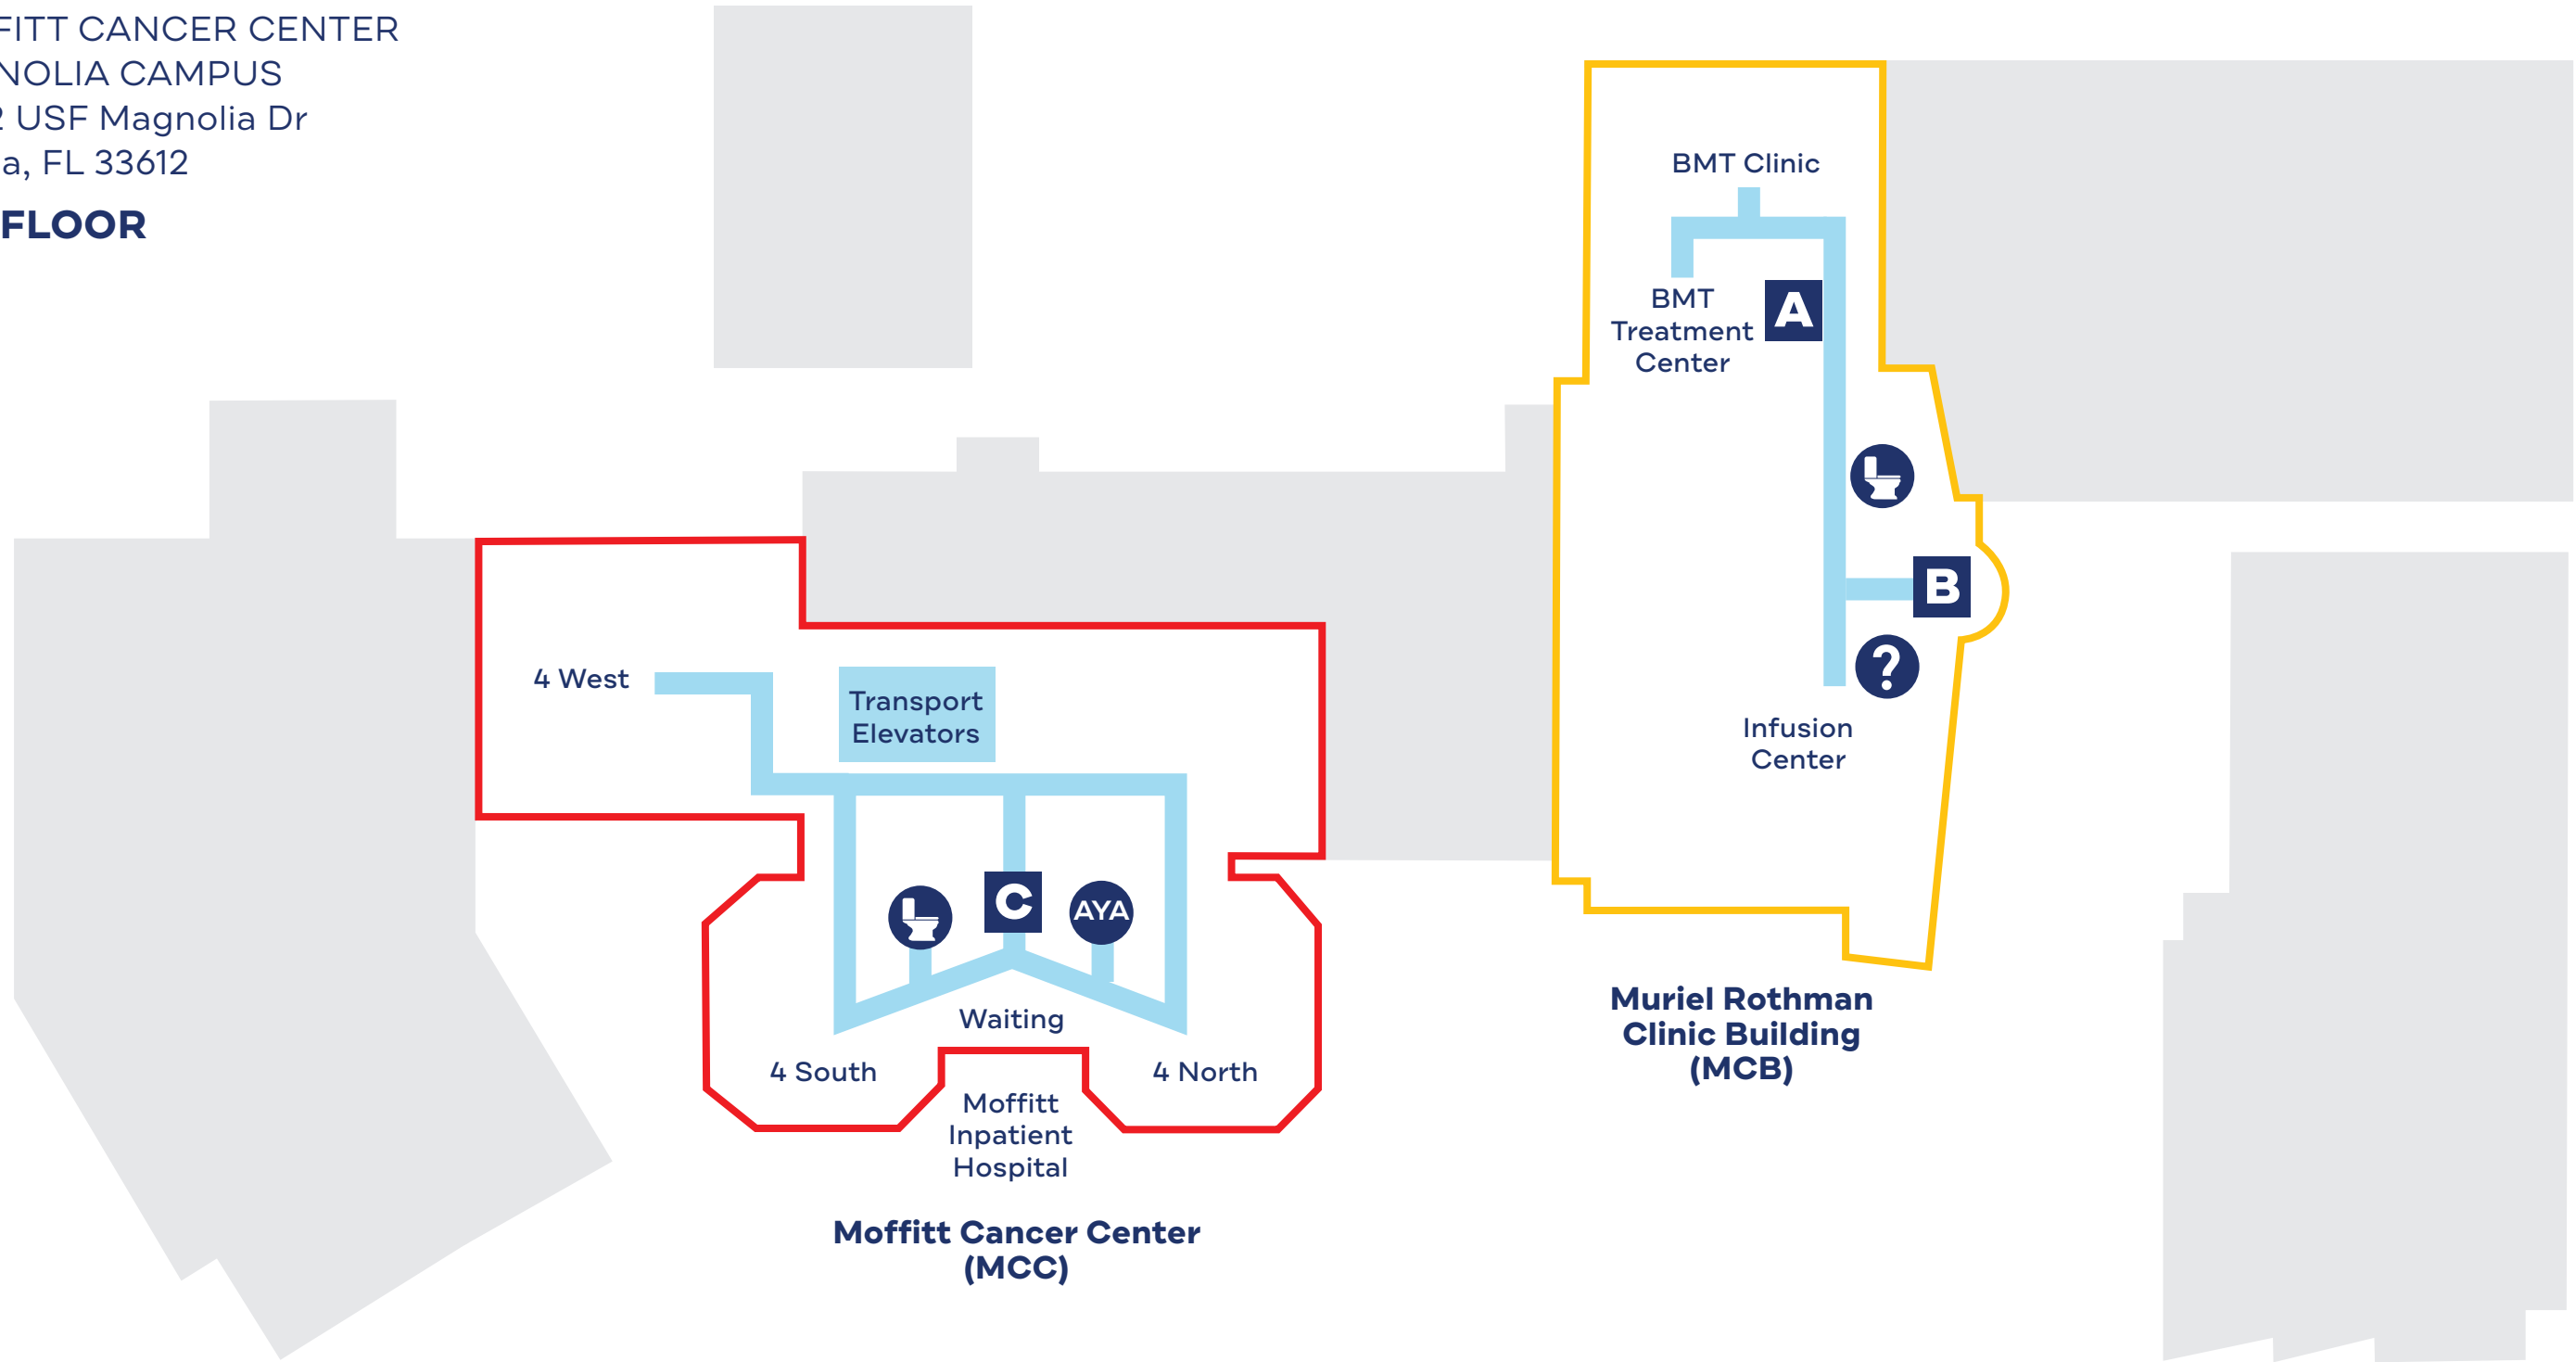

- ELEVATORS
- INFORMATION
- RESTROOMS
- VENDING MACHINES

MOFFITT CANCER CENTER
MAGNOLIA CAMPUS
12902 USF Magnolia Dr
Tampa, FL 33612

3RD FLOOR

- MOFFITT INPATIENT HOSPITAL (MCC)
- MURIEL ROTHMAN CLINIC BUILDING (MCB)

- ELEVATORS
- INFORMATION
- RESTROOMS

MOFFITT CANCER CENTER
MAGNOLIA CAMPUS
12902 USF Magnolia Dr
Tampa, FL 33612

4TH FLOOR

- MOFFITT INPATIENT HOSPITAL (MCC)
- MURIEL ROTHMAN CLINIC BUILDING (MCB)

- ELEVATORS
- INFORMATION
- RESTROOMS
- ADOLESCENT AND YOUNG ADULT LOUNGE (AYA)