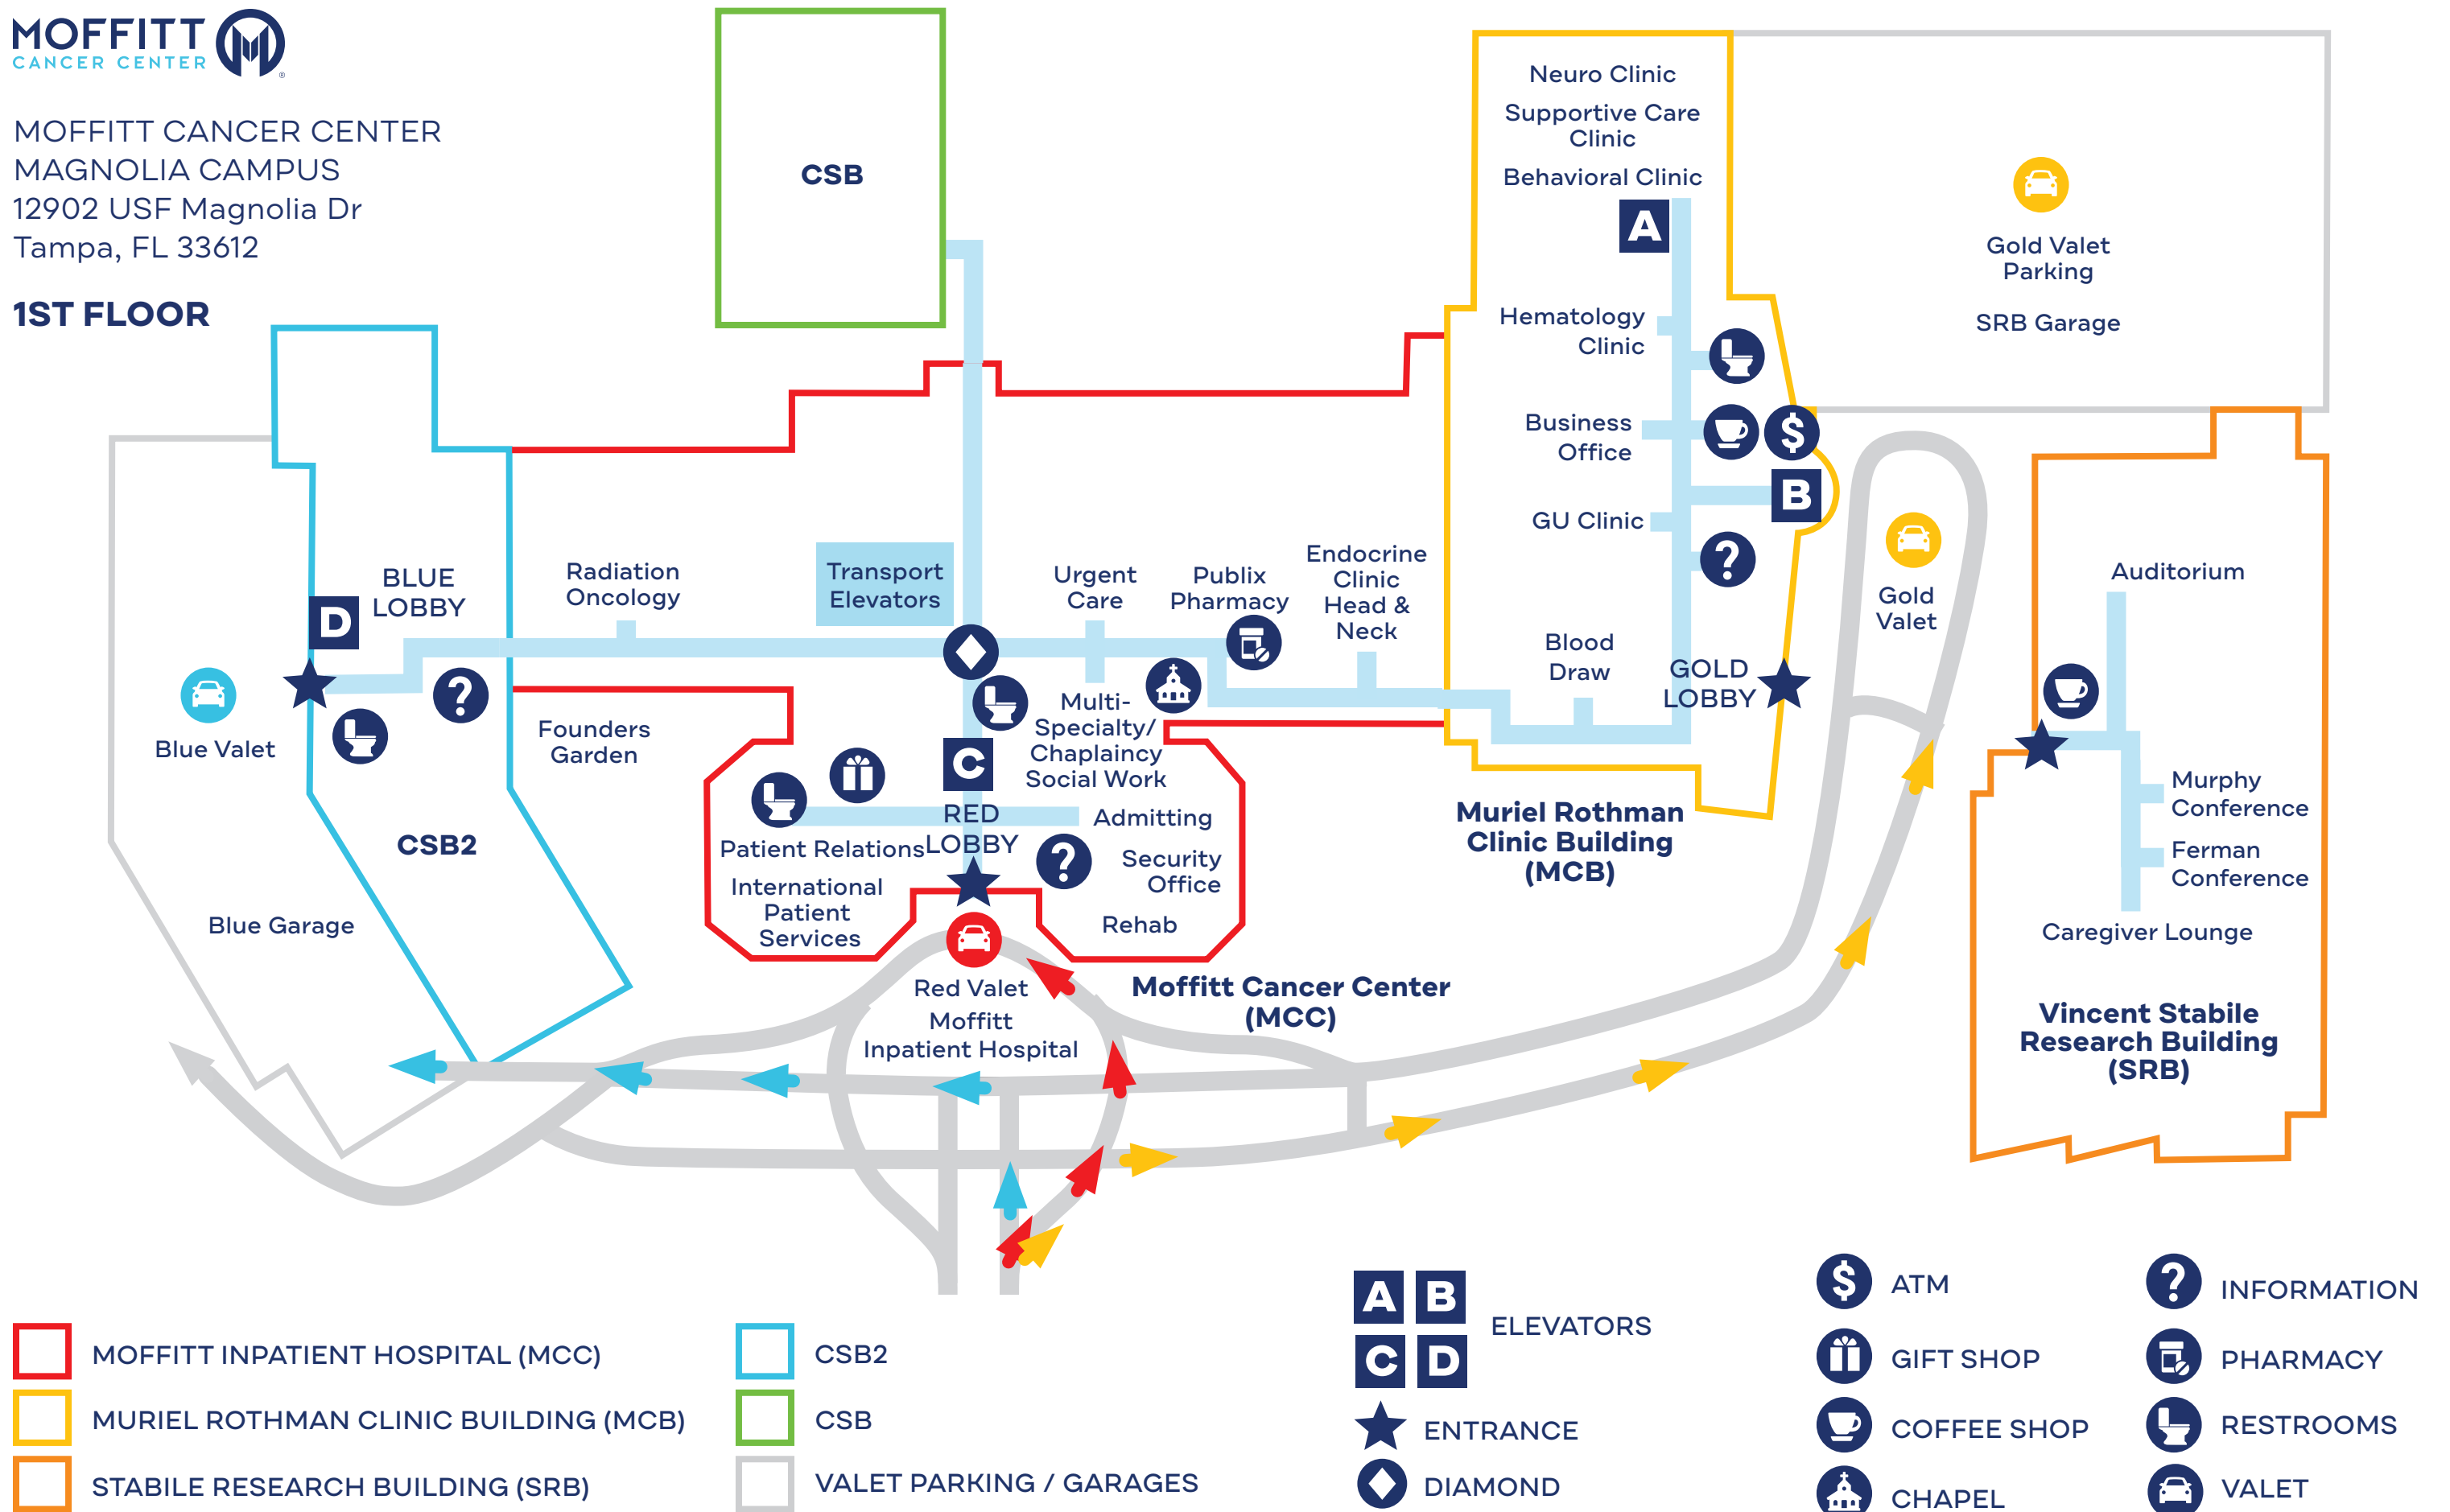

1ST FLOOR

- MOFFITT INPATIENT HOSPITAL (MCC)
- MURIEL ROTHMAN CLINIC BUILDING (MCB)
- STABLE RESEARCH BUILDING (SRB)
- CSB2
- CSB
- VALET PARKING / GARAGES

- A B** ELEVATORS
- C D** ELEVATORS
- ★ ENTRANCE
- ◆ DIAMOND

-  ELEVATORS
-  CAFETERIA
-  RESTROOMS
-  SPECIALTY PHARMACY
-  ATM
-  MAGNOLIA'S SALON
-  VENDING MACHINE

MOFFITT CANCER CENTER
MAGNOLIA CAMPUS
12902 USF Magnolia Dr
Tampa, FL 33612

2ND FLOOR

- MOFFITT INPATIENT HOSPITAL (MCC)
- MURIEL ROTHMAN CLINIC BUILDING (MCB)

- ELEVATORS
- INFORMATION
- RESTROOMS
- VENDING MACHINES

MOFFITT CANCER CENTER
MAGNOLIA CAMPUS
12902 USF Magnolia Dr
Tampa, FL 33612

3RD FLOOR

- MOFFITT INPATIENT HOSPITAL (MCC)
- MURIEL ROTHMAN CLINIC BUILDING (MCB)

- ELEVATORS
- INFORMATION
- RESTROOMS

MOFFITT CANCER CENTER
MAGNOLIA CAMPUS
12902 USF Magnolia Dr
Tampa, FL 33612

4TH FLOOR

- MOFFITT INPATIENT HOSPITAL (MCC)
- MURIEL ROTHMAN CLINIC BUILDING (MCB)

- ELEVATORS
- INFORMATION
- RESTROOMS
- ADOLESCENT AND YOUNG ADULT LOUNGE (AYA)