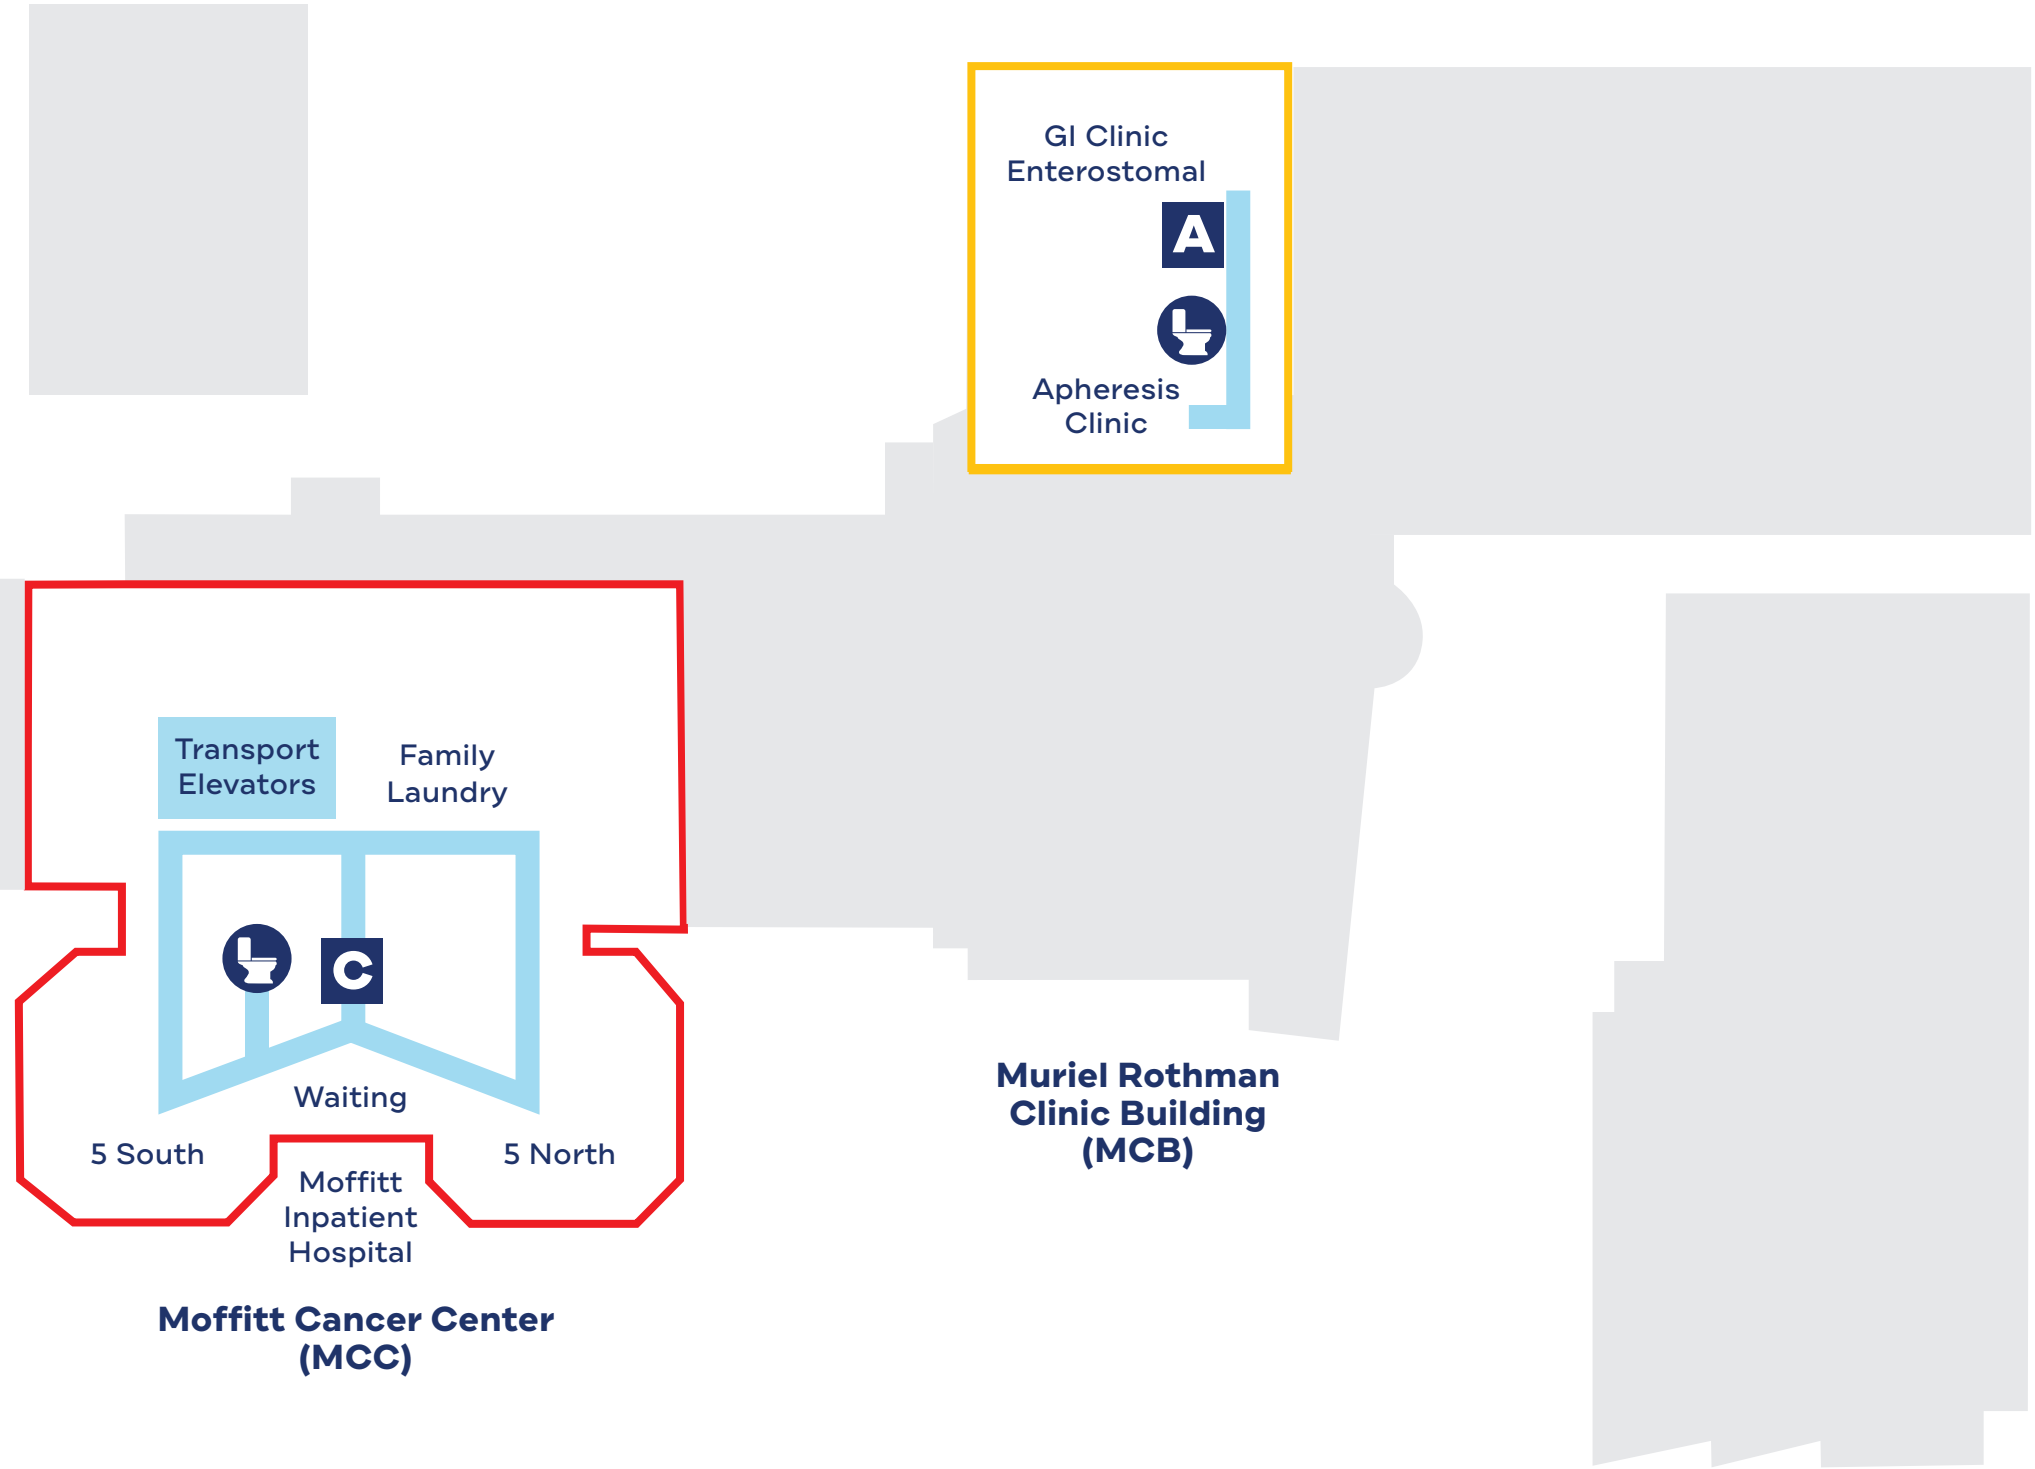

MOFFITT CANCER CENTER
MAGNOLIA CAMPUS
12902 USF Magnolia Dr
Tampa, FL 33612
5TH FLOOR

- MOFFITT INPATIENT HOSPITAL (MCC)
- MURIEL ROTHMAN CLINIC BUILDING (MCB)

ELEVATORS   RESTROOMS