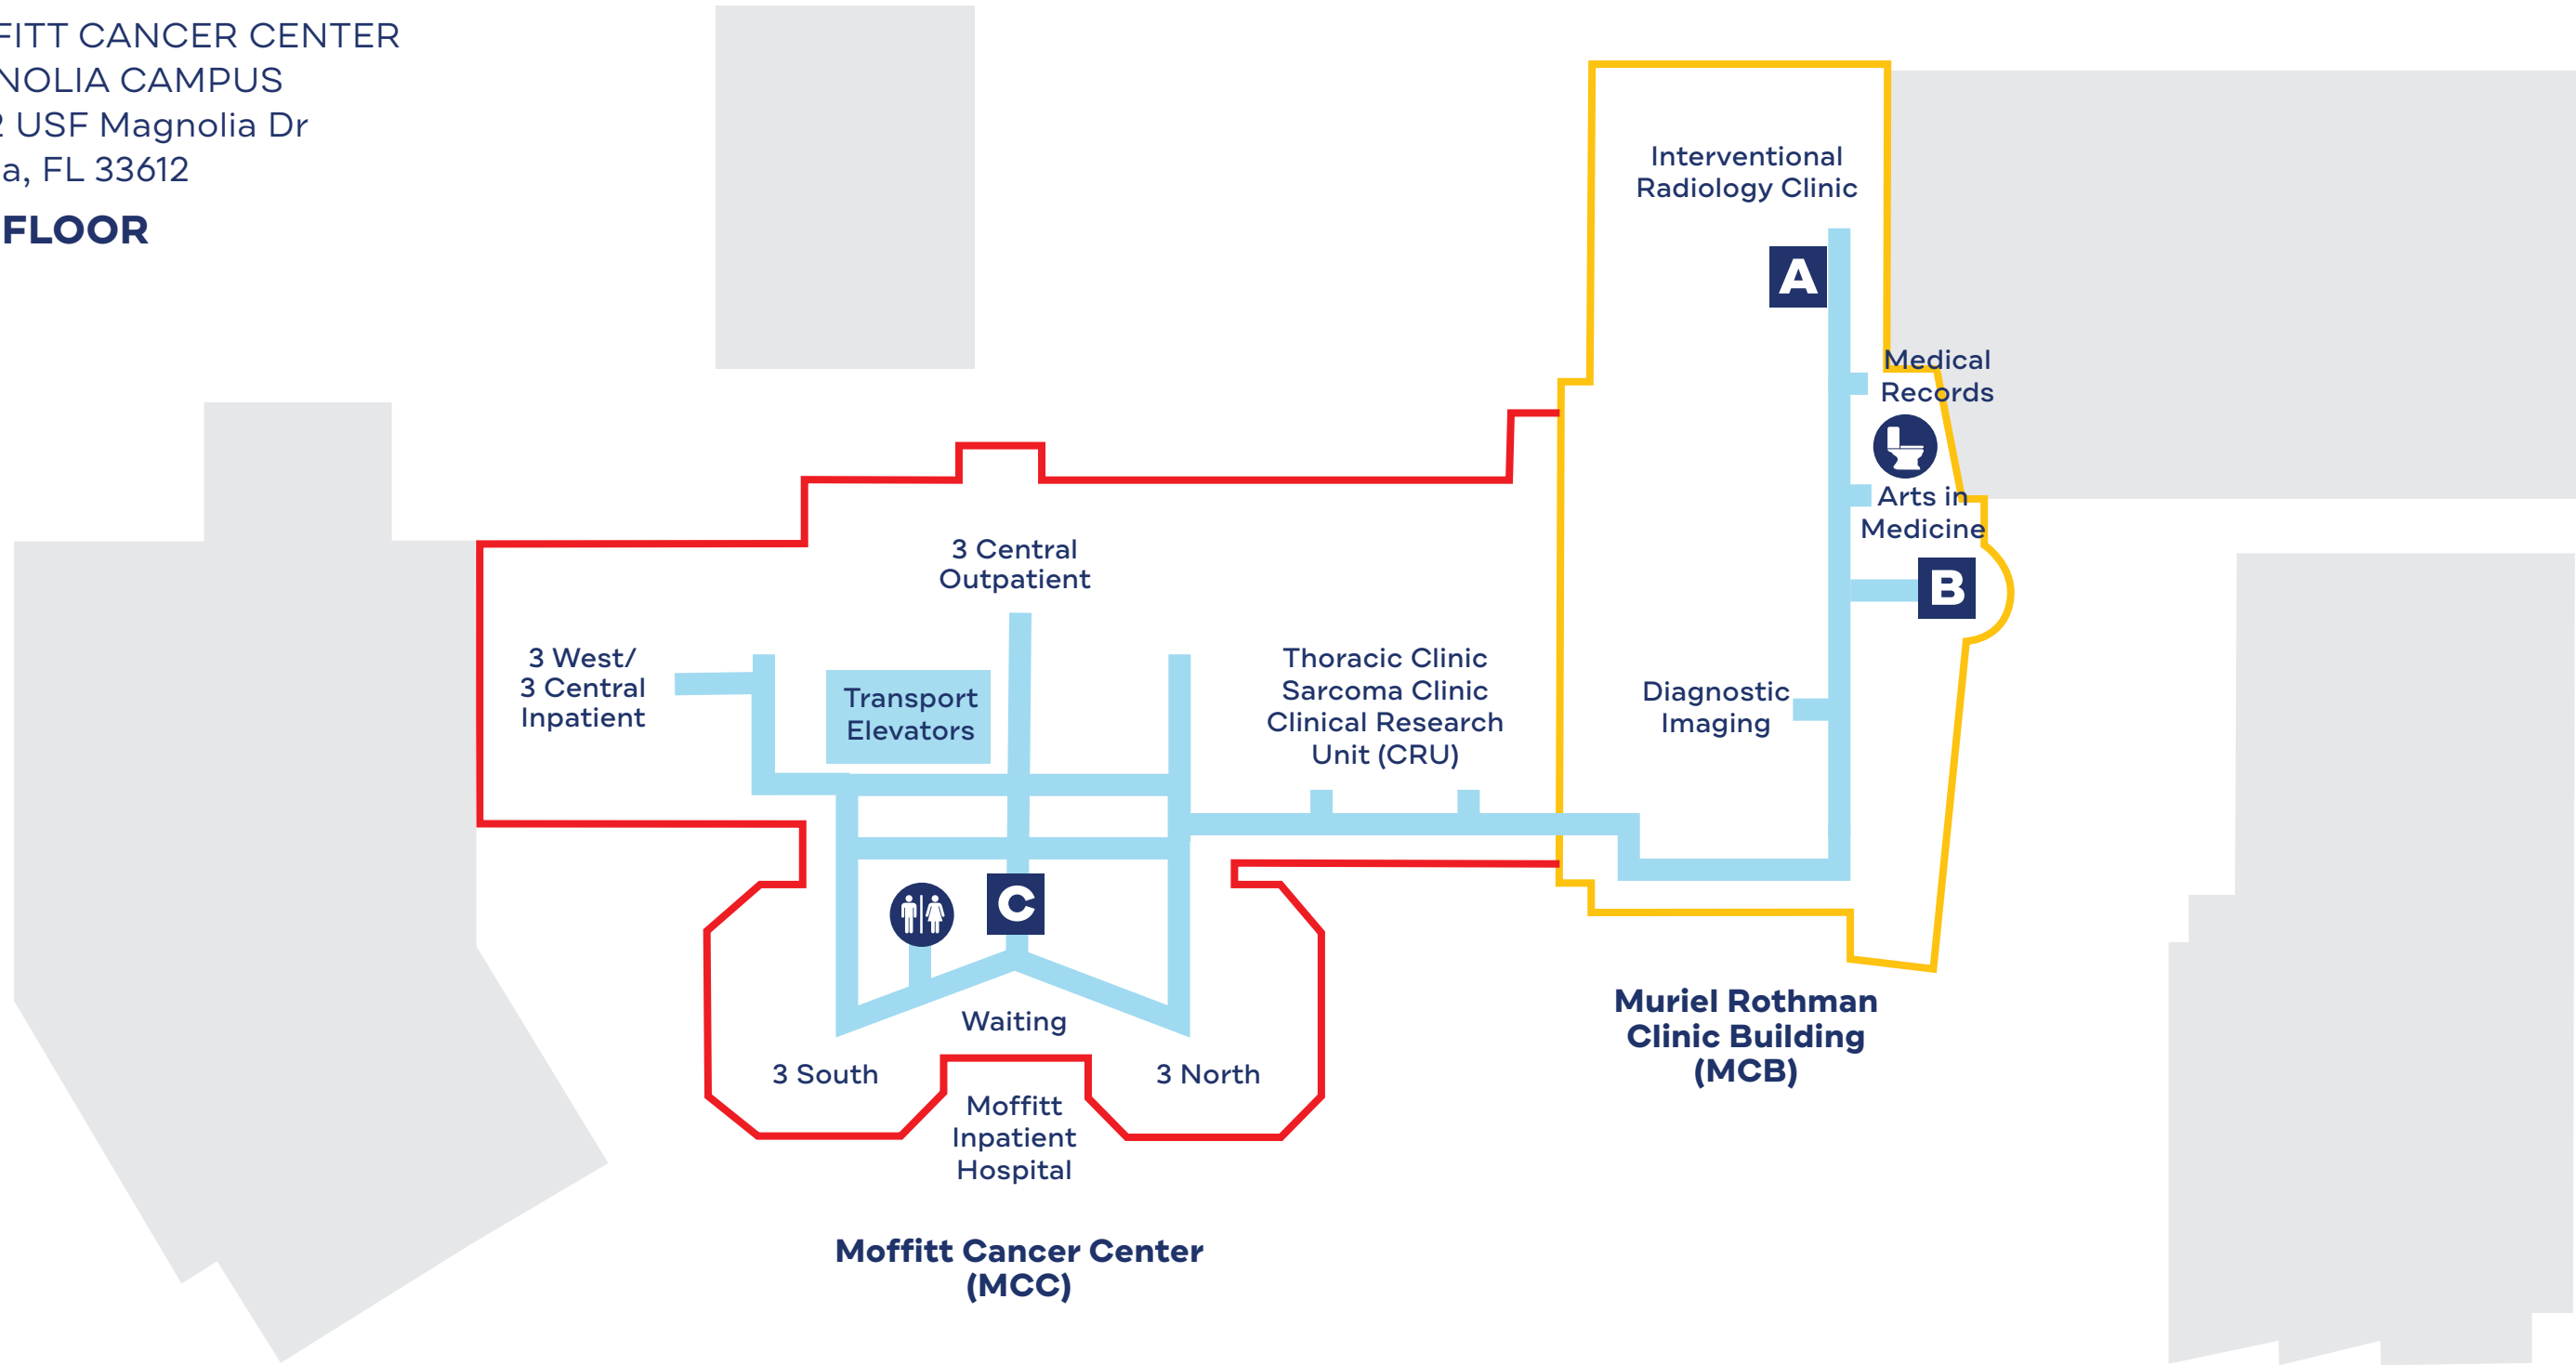

1ST FLOOR

- MOFFITT INPATIENT HOSPITAL (MCC)
- MURIEL ROTHMAN CLINIC BUILDING (MCB)
- STABLE RESEARCH BUILDING (SRB)
- CSB2
- CSB
- VALET PARKING / GARAGES

- A B** ELEVATORS
- C D** ELEVATORS
- ★ ENTRANCE
- ◆ DIAMOND

-  ELEVATORS
-  CAFETERIA
-  RESTROOMS
-  SPECIALTY PHARMACY
-  ATM
-  MAGNOLIA'S SALON
-  VENDING MACHINE

MOFFITT CANCER CENTER
MAGNOLIA CAMPUS
12902 USF Magnolia Dr
Tampa, FL 33612

2ND FLOOR

- MOFFITT INPATIENT HOSPITAL (MCC)
- MURIEL ROTHMAN CLINIC BUILDING (MCB)

- ELEVATORS
- INFORMATION
- RESTROOMS
- VENDING MACHINES

MOFFITT CANCER CENTER
MAGNOLIA CAMPUS
12902 USF Magnolia Dr
Tampa, FL 33612

3RD FLOOR

- MOFFITT INPATIENT HOSPITAL (MCC)
- MURIEL ROTHMAN CLINIC BUILDING (MCB)

- ELEVATORS
- INFORMATION
- RESTROOMS

MOFFITT CANCER CENTER
MAGNOLIA CAMPUS
12902 USF Magnolia Dr
Tampa, FL 33612

4TH FLOOR

- MOFFITT INPATIENT HOSPITAL (MCC)
- MURIEL ROTHMAN CLINIC BUILDING (MCB)

- ELEVATORS
- INFORMATION
- RESTROOMS
- ADOLESCENT AND YOUNG ADULT LOUNGE (AYA)